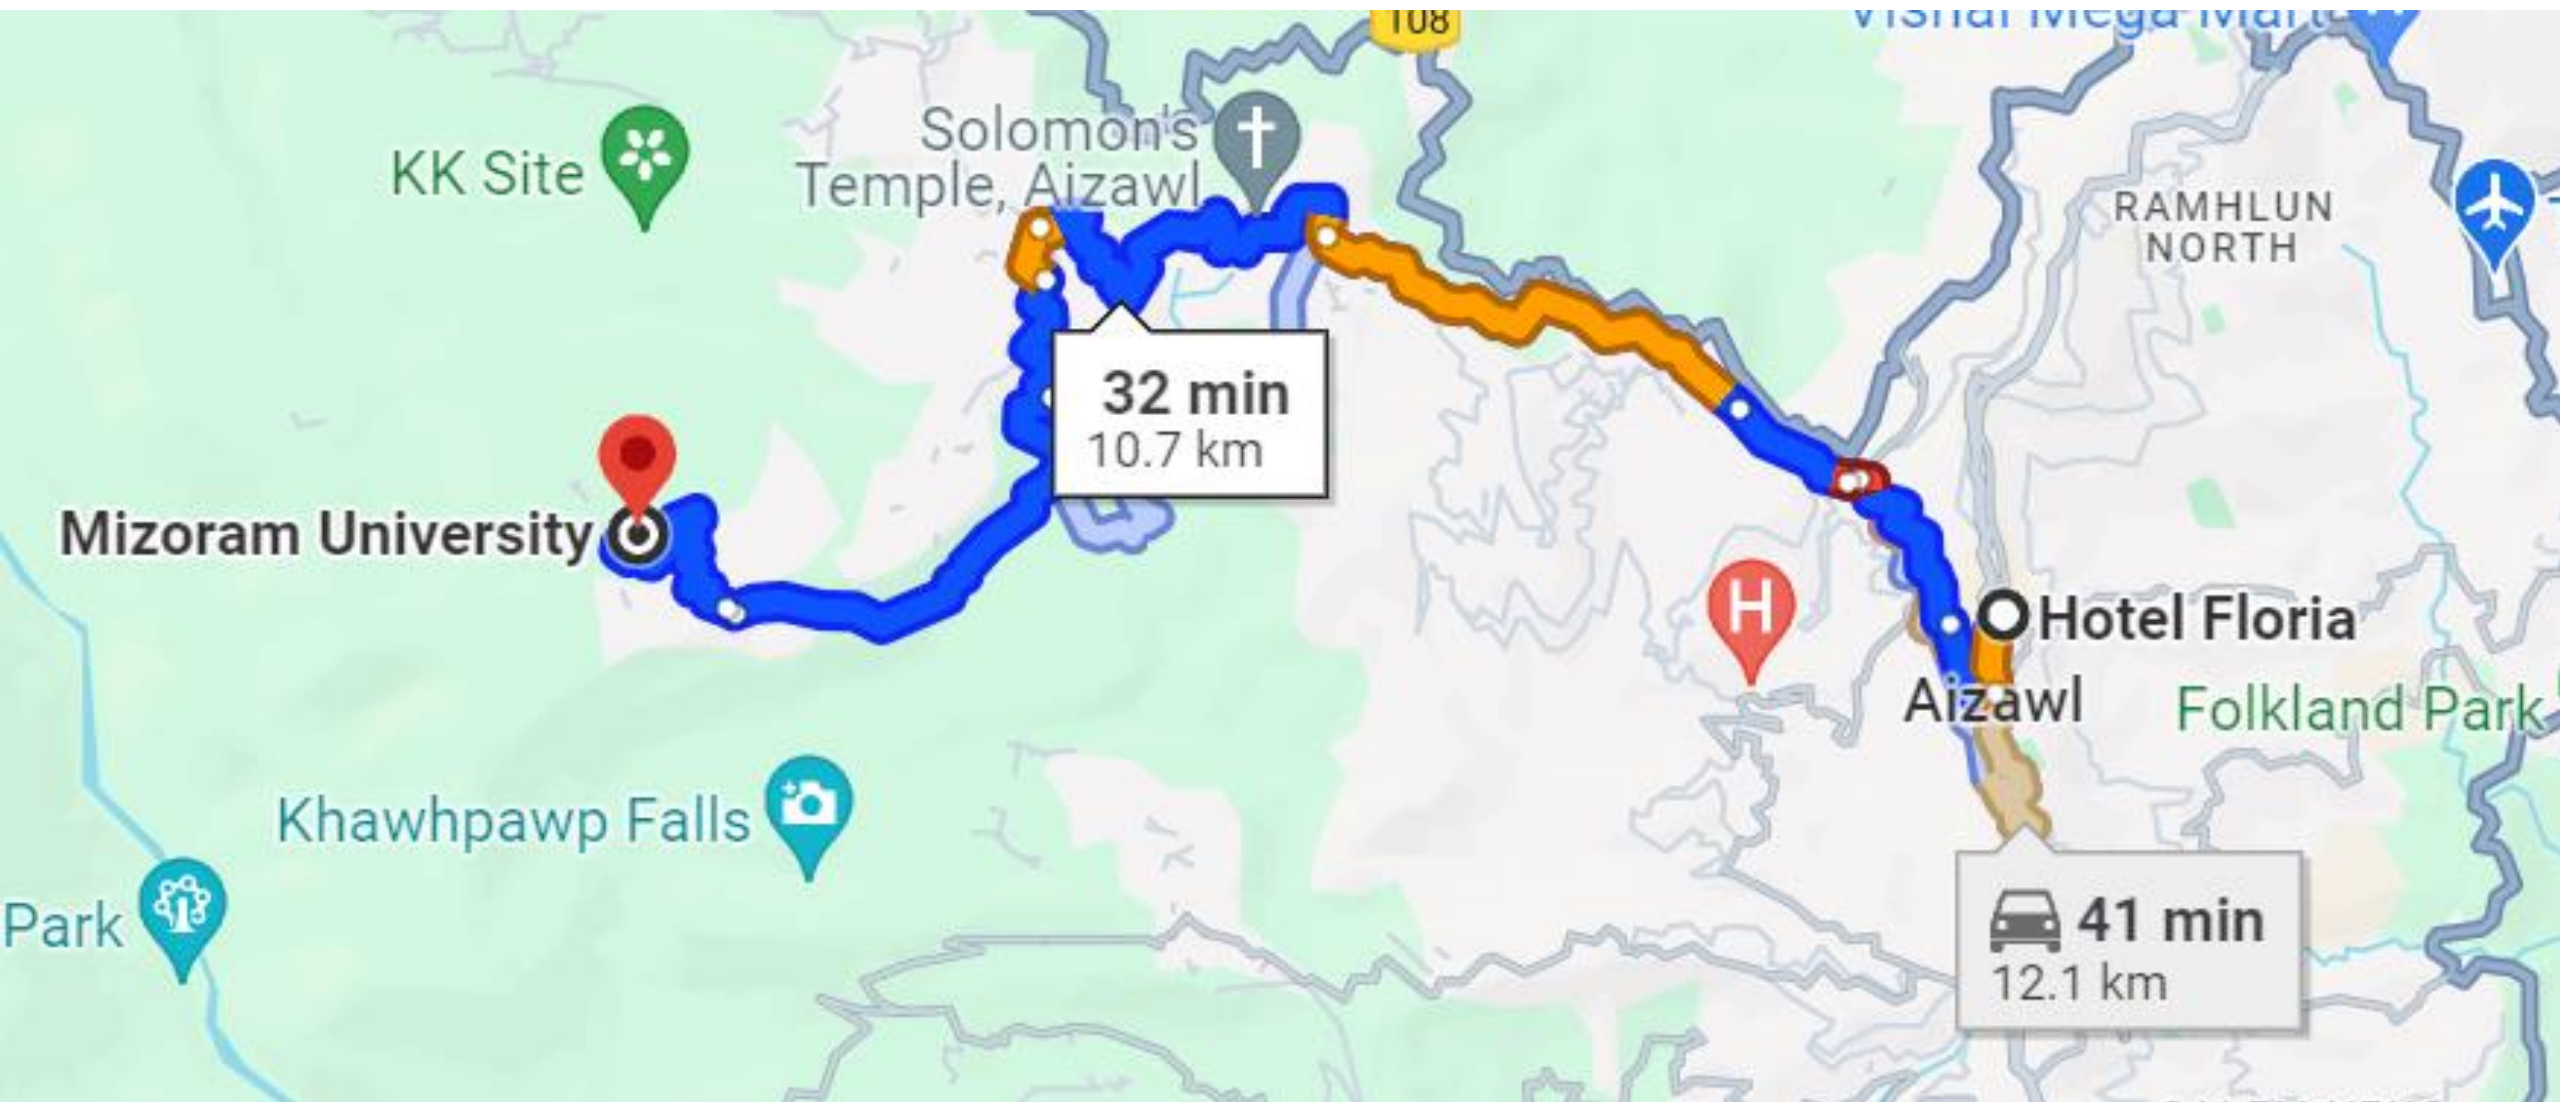

HOTEL FLORIA

HOTEL
FLORIA

Deluxe (Single) Rs.3600/- +12%GST =Rs.4032/-

(Double) Rs.3600/-+ Rs.1200/+12%GST=Rs.5376/-

Luxury(Single) Rs.5500/- +12% =Rs.6160/-

Double Rs.5500/- + Rs.1200/- +12%GST =Rs.7504/-

Suite(Single/Double) Rs.7400/-+12%GST= Rs.8288/-

Hotel Floria, Dawrpui, Aizawl- 796001, Mizoram.

Ph.: 7627993685 /0389 2329555.

Email:hotelfloria.aizawl@gmail.com.

Website: www.hotelfloria.com

KK Site

Solomon's Temple, Aizawl

RAMHLUN NORTH

Mizoram University

32 min
10.7 km

Hotel Floria
Aizawl

Khawhpawp Falls

Folkland Park

41 min
12.1 km