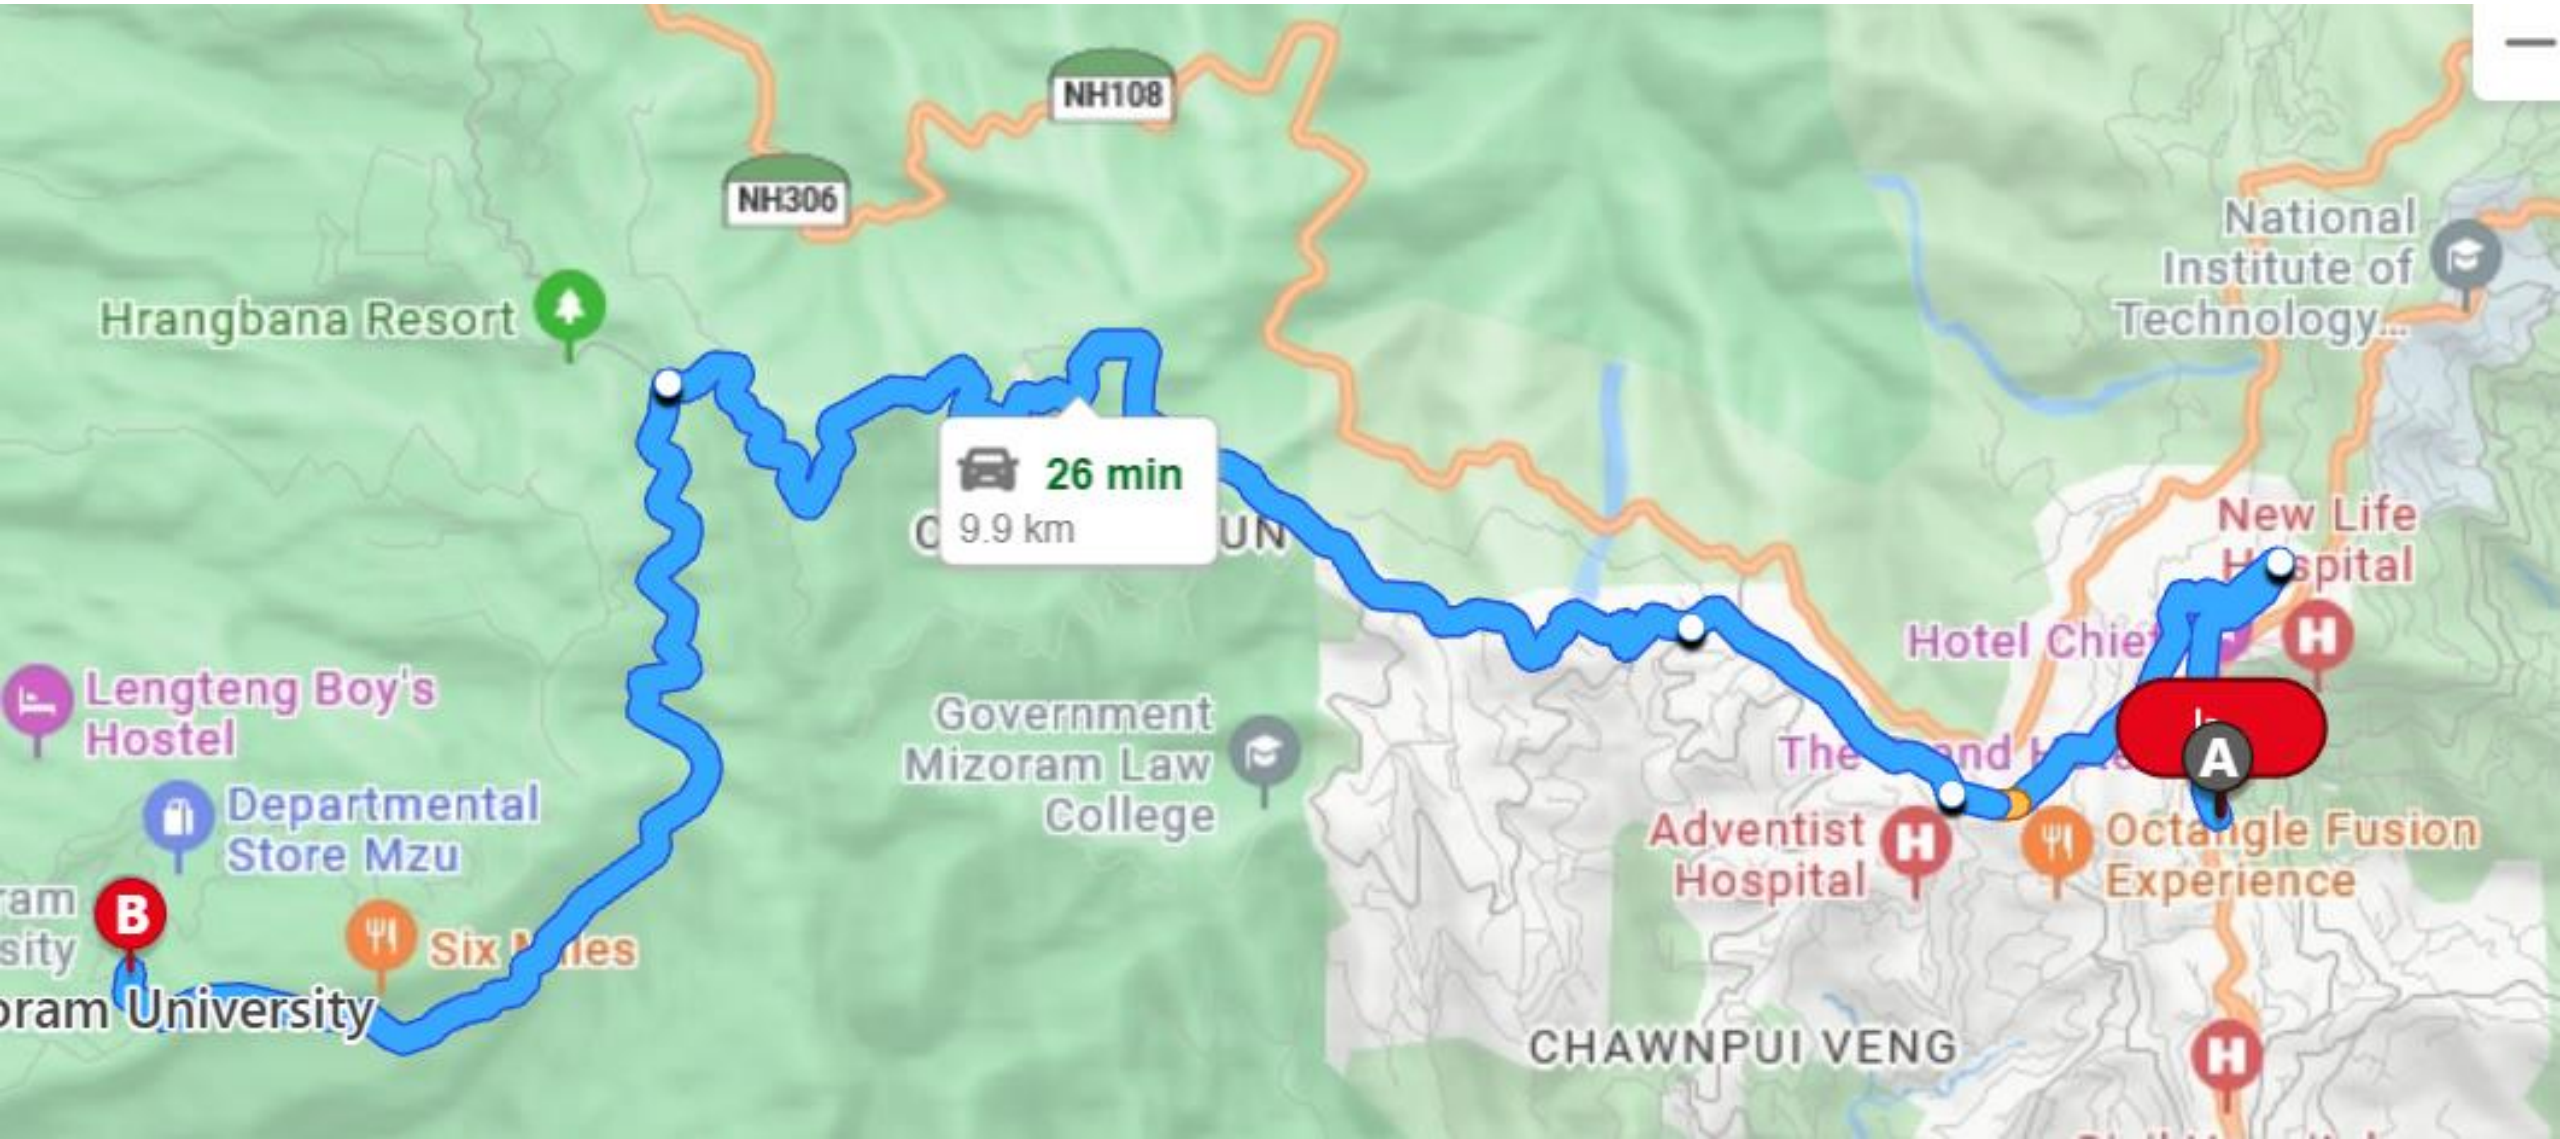

\* Complimentary Breakfast

\* Complimentary use of WiFi

\* Tea/Coffee maker in all rooms

\* Complimentary Packaged water (500ml) per person per day

**TRANSPORTATION:**

Airport Rate  
Small Car (Wagon R, Swift Desire, etc.) : Rs.1500  
Medium Car (Scorpio, Bolero) : Rs.2500  
Large Car (Innova) : Rs.3500