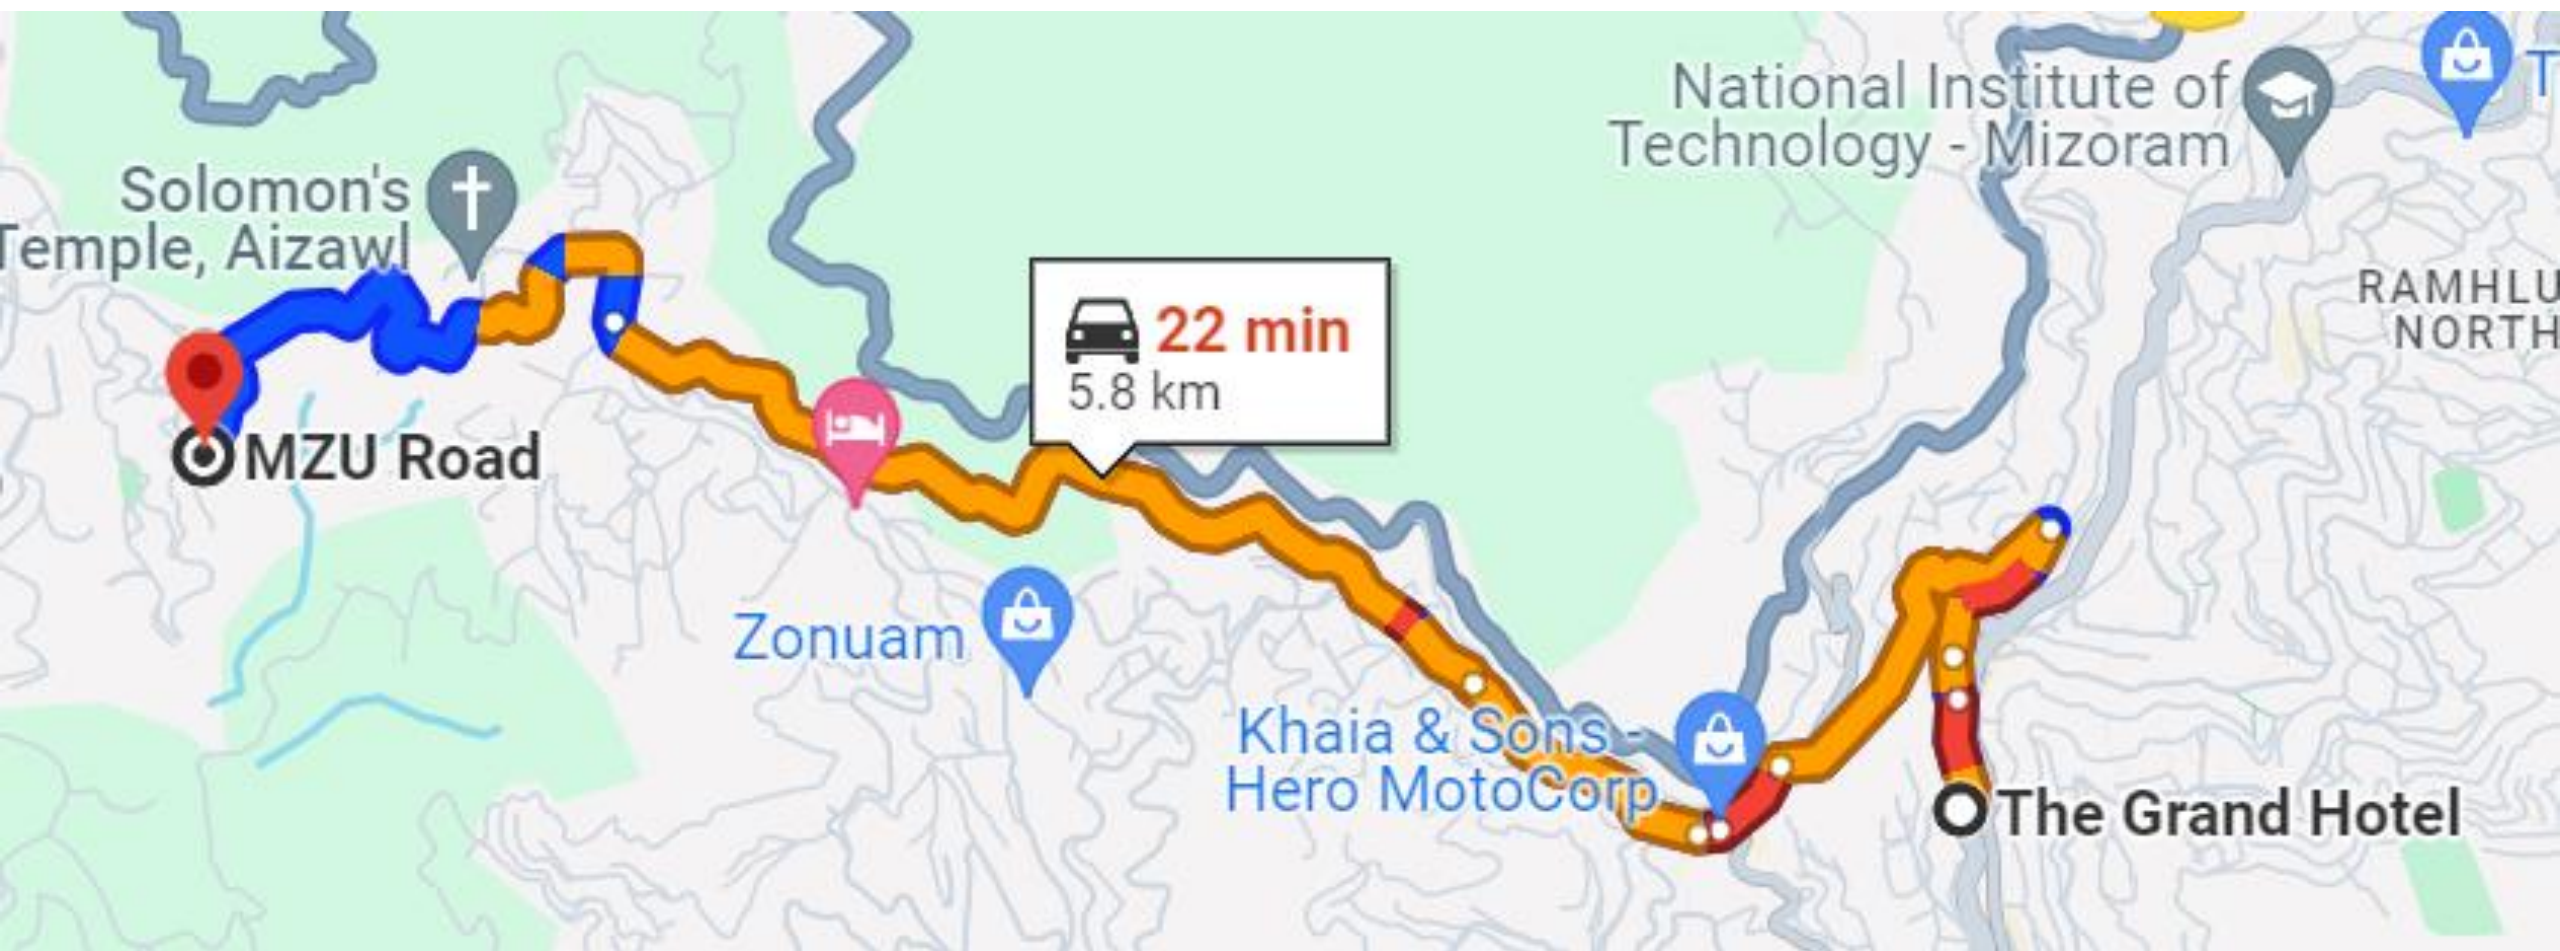

GRAND HOTEL

THE
GRAND
HOTEL

THE GRAND HOTEL

ZORIN
FITNESS AND WELLNESS

Solomon's Temple, Aizawl

National Institute of Technology - Mizoram

RAMHLU NORTH

MZU Road

22 min
5.8 km

Zonuam

Khaia & Sons - Hero MotoCorp

The Grand Hotel

Double Room

Premium Suite

Deluxe Suite

Deluxe Suite